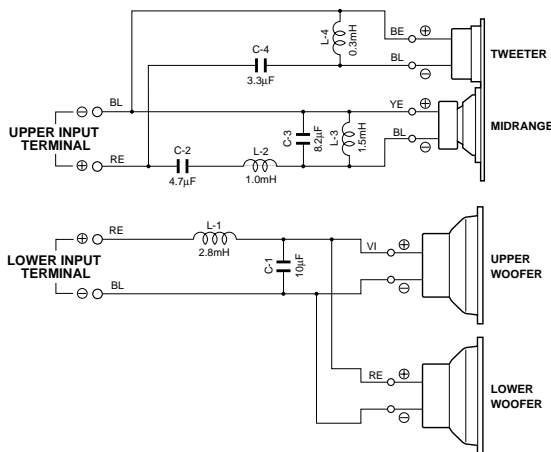

SPEAKER SYSTEM NS-555

SERVICE MANUAL

■ DIMENSIONS

Unit : mm (inch)

■ NETWORK CIRCUIT DIAGRAM

■ SPECIFICATIONS

Type	3-way Bass Reflex Magnetic Shielding Type
Driver	
Woofer	16 cm (6.5") Cone Type x 2
Mid Range	Wave Guide Horn 13 cm (5") Cone Type
Tweeter	Wave Guide Horn 2.5 cm (1") Dome Type
Frequency Response	35 Hz to 35 kHz
Impedance	6 Ω
Nominal Input	100 W
Maximum Input	250 W
Sensitivity	88 dB/2.83 V/m
Crossover Frequency	1 kHz, 4 kHz
Input Terminal	Screw/Banana Bi-wiring Type
Dimensions (W x H x D)	222 x 980 x 345 mm (8-3/4" x 38-9/16" x 13-9/16")
Weight	20.0 kg (44 lbs. 1 oz)
Finish	Black Mirror Finish Black Grill Cloth
Accessories	Stand x 4 (L x 2, R x 2) Non Skid Pad x 4 Screw x 8 Washer x 4