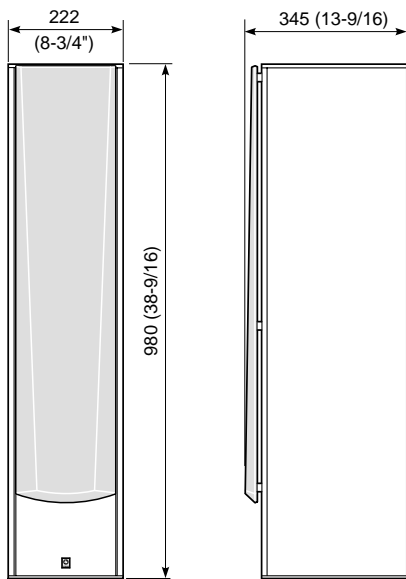

SPEAKER SYSTEM NS-555

SERVICE MANUAL

■ DIMENSIONS

Unit : mm (inch)

■ NETWORK CIRCUIT DIAGRAM

■ SPECIFICATIONS

Type	3-way Bass Reflex Magnetic Shielding Type
Driver	
Woofer	16 cm (6.5") Cone Type x 2
Mid Range	Wave Guide Horn 13 cm (5") Cone Type
Tweeter	Wave Guide Horn 2.5 cm (1") Dome Type
Frequency Response	35 Hz to 35 kHz
Impedance	6 Ω
Nominal Input	100 W
Maximum Input	250 W
Sensitivity	88 dB/2.83 V/m
Crossover Frequency	1 kHz, 4 kHz
Input Terminal	Screw/Banana Bi-wiring Type
Dimensions (W x H x D)	222 x 980 x 345 mm (8-3/4" x 38-9/16" x 13-9/16")
Weight	20.0 kg (44 lbs. 1 oz)
Finish	Black Mirror Finish Black Grill Cloth
Accessories	Stand x 4 (L x 2, R x 2) Non Skid Pad x 4 Screw x 8 Washer x 4