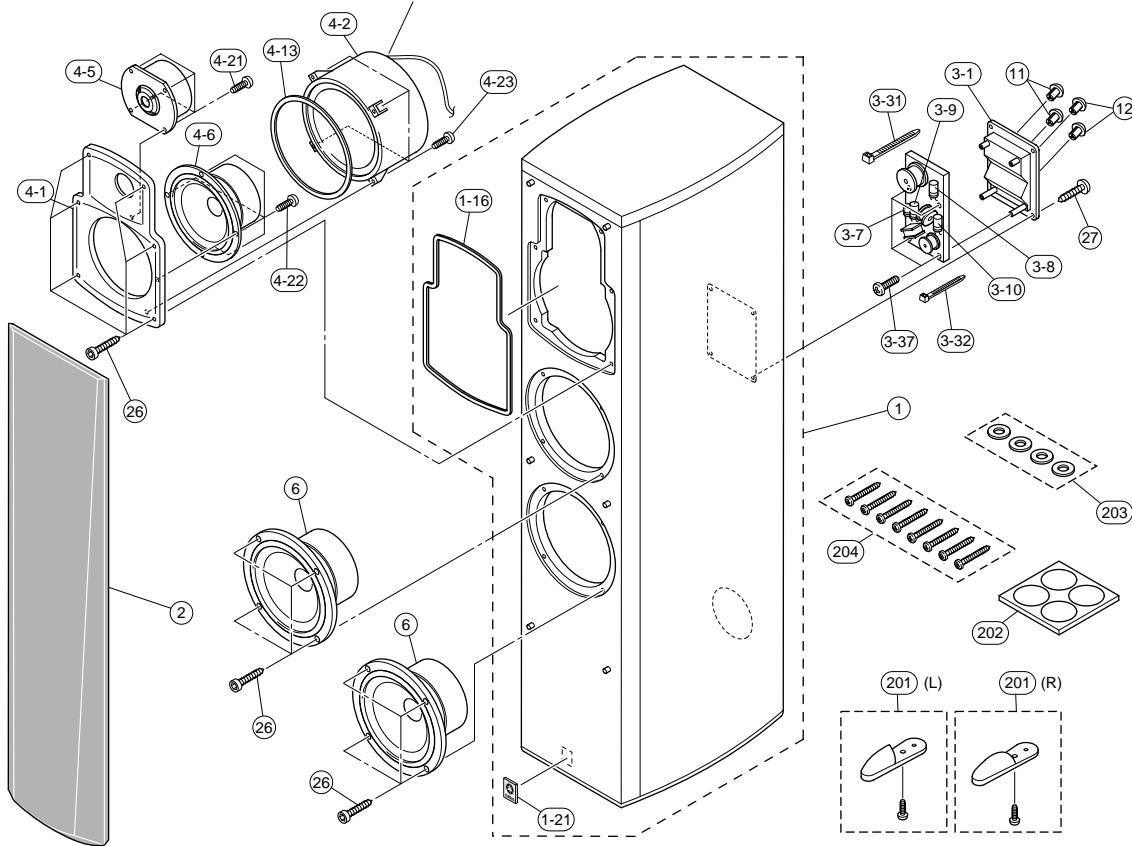

EXPLODED VIEW

Caution

When the BACKCAVITY (4-2) has been replaced, be sure to fix the cable with HOTMELT securely.

Ref. No.	PART NO.	Description	Remarks	Markets
* 1	WB392100	CABINET ASS'Y		
* 1-16	WB385900	PACKING		
1-21	V9467400	EMBLEM		
* 2	WB392200	FRONT GRILLE ASS'Y		
* 3-1	WB762600	SPEAKER TERMINAL	S60R	
3-7	V6367500	ELECTROLYTIC CAP	3.3uF 63V	
3-8	V8187600	ELECTROLYTIC CAP	10uF 100V	
* 3-9	V5928800	ELECTROLYTIC CAP	4.7uF 63V	
3-10	V6055400	ELECTROLYTIC CAP	8.2uF 63V	
3-31	V7918700	BINDING TIE	T40I TITON	
3-32	CB818540	BINDING TIE	T-30RF-2	
3-37	WA175400	BIND HEAD P-TITE SCREW	3x16 MFZN2Y	
* 4-1	WB129300	ACOUSTICKGUIDE		
* 4-2	WB129400	BACKCAVITY		
* 4-5	X4228B00	DRIVER, TWEETER	2.5cm 6 50W	JA05Y1
* 4-6	X4326B00	DRIVER, MID RANGE	13cm 6 50W	JA1373
* 4-13	WB385500	PACKING		
* 4-21	WB380700	BIND HEAD P-TITE SCREW	4x10 MFZN2Y	
4-22	VB931600	BIND HEAD P-TITE SCREW	4x8 MFZN2BL	
4-23	VA847600	BIND HEAD P-TITE SCREW	4x12 MFZN2BL	
* 6	X4327B00	DRIVER, WOOFER	16cm 12 50W	JA1694
11	V5361400	TERMINAL CAP	S06E RED	
12	V5361500	TERMINAL CAP	S06E BLACK	
26	V7275700	HEXAGON SOCKET TAPPING SCREW	4x20 MFN133	
* 27	WB397200	OVAL HEAD TAPPING SCREW #1(+)	3.5x20 MFZN2BL	
201	WB175900	ACCESSORIES STAND ASS'Y	L	BL
201	WB176000	STAND ASS'Y	R	BL
202	WA096200	NON SKID PAD	M18 t2 4pcs/set	
* 203	WB720600	PLAIN WASHER	4x12 t1.0 MFZN2BL	
* 204	EN640160	TRUSS H. TAPPING SCREW #1(+)	4x25 MFZN2BL